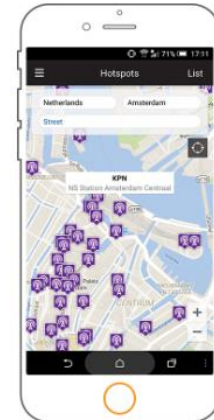

Accuris Connecting Networks

WiFi / sXGP & NB-IOT/LTE-M interworking

Accuris Networks

Accuris Networks is a leading provider of convergence, roaming and interworking solutions. The AccuROAM platform is designed to enable Communication Service Providers to have integrated and disruptive solutions by connecting current and emerging mobile broadband networks such as, LTE, 5G and Wi-Fi, which includes smartphone client software, access server/gateway technology and billing integration. This gives their uLTE subscribers a seamless and secure user experience for data, voice and messaging services on all of these technologies while the use is attached directly to the uLTE network or via any Wi-Fi network.

uLTE & local 5G
Core interworking

Wi-Fi & uLTE
interworking

NB-IOT & LTE-M
interworking

Wifi to uLTE Roaming
HUB

Wi-Fi / LTE calling solution

Accuris Networks new Agile Wi-Fi Calling solution is the industry's first software-based Data Gateway (eDGW) which combines industry-leading subscriber and service management and standards-based authentication mechanisms (EAP-SIM) with the 3gpp ePDG function.

LTE / 5G Interworking

5G interworking including Licensed and unlicensed integration, web enablement, IWK-SCEF and N3IWF are all critical areas Accuris Networks can help accelerate 5G go-to-market.