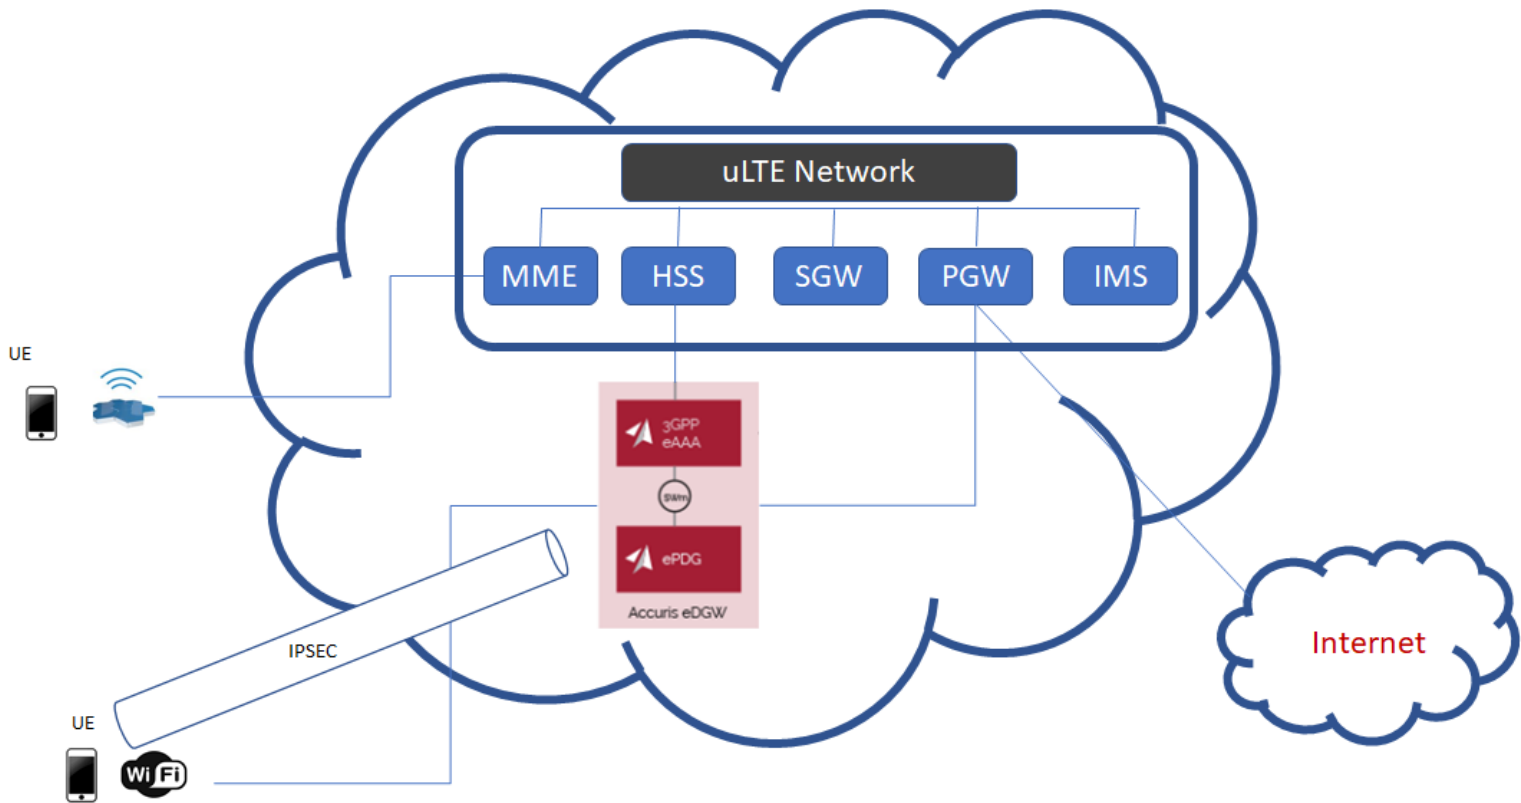

## Wi-Fi / LTE calling solution

Accuris Networks new Agile Wi-Fi Calling solution is the industry's first software-based Data Gateway (eDGW) which combines industry-leading subscriber and service management and standards-based authentication mechanisms (EAP-SIM) with the 3gpp ePDG function.

## LTE / 5G Interworking

5G interworking including Licensed and unlicensed integration, web enablement, IWK-SCEF and N3IWF are all critical areas Accuris Networks can help accelerate 5G go-to-market.

## NB-IOT / LTE-M Interworking

Enabling interworking between NB-IoT and LTE-M using 3GPP standards-based solutions requires an agile vendor like Accuris Networks.

## Accuris eDGW & uLTE/sXGP/Multefire

Service providers are turning to software defined infrastructure (SDI) to get software-centric scalability from network infrastructure. Accuris Networks new Agile Wi-Fi Calling solution is the industry's first software-based Data Gateway (eDGW) which combines industry-leading subscriber and service management and standards-based authentication mechanisms (EAP-SIM) with the 3gpp ePDG function.